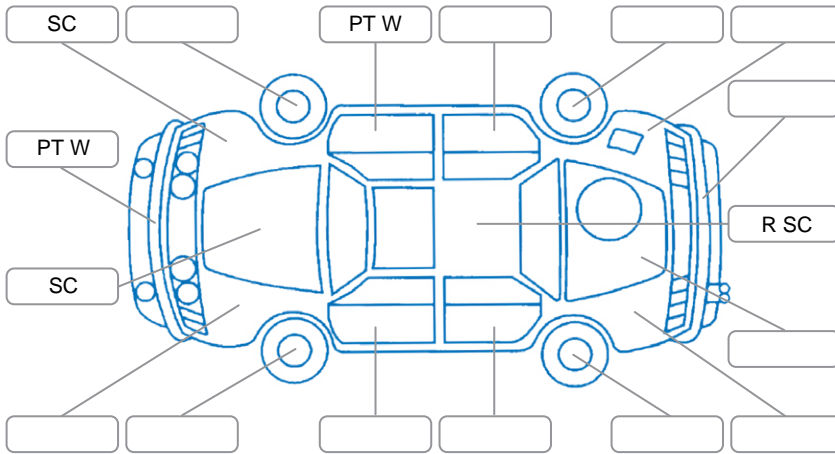

Report ID:	28,236,673	Version:	3
Created:	19 Jun 2026		

Make:	Nissan	Model:	Navara
Body Style:	Utility	Year:	2008
Rego No.:	EQR145	Rego Expiry:	01 Sep 2026
WoF Expiry:	23 Jun 2026	Odometer:	299,310 Kms
Good No.:	28236673	VIN:	VSKCVAD40A0303035
Next Service:	306,000	Service History:	No

Key
 S = Scratch R = Rust C = Crack * = Decals W = Significant scuffs
 D = Dent PT = Paint defect P = Pin dent SC = Stone Chips

Note: some defects and blemishes may not be displayed in the diagram

Body Inspection Comments

Left Headlight Cracked

Conditions During Body Inspection

Dry

Under Carriage and Under Bonnet Inspection Comments

Oil Leaks
 Brakes Pulsing

Interior Comments

Seats:	Average
Carpets:	Average
Panels:	Average
Dashboard:	Average