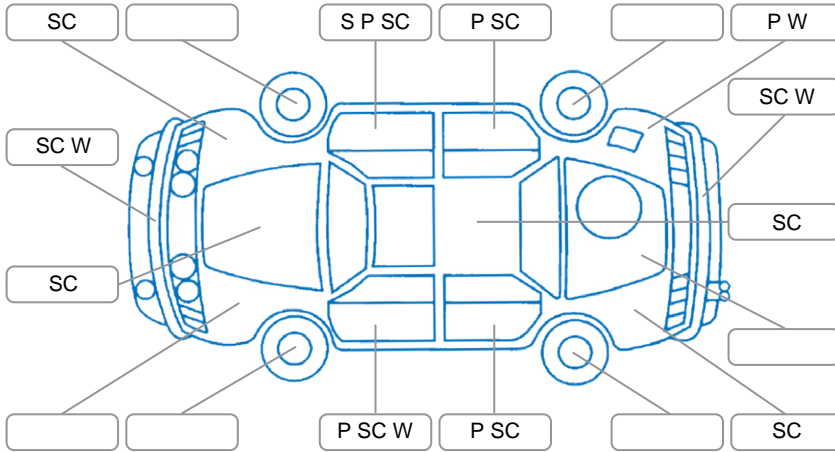

Report ID:	28,236,660	Version:	1
Created:	06 Jun 2026		

Make:	Toyota	Model:	Caldina
Body Style:	SUV	Year:	2006
Rego No.:	MDQ841	Rego Expiry:	17 Nov 2026
WoF Expiry:	22 Feb 2027	Odometer:	97,158 Kms
Good No.:	28236660	VIN:	7AT0H624X19026491
Next Service:	105000	Service History:	No

Key

S = Scratch R = Rust C = Crack * = Decals W = Significant scuffs
 D = Dent PT = Paint defect P = Pin dent SC = Stone Chips

Note: some defects and blemishes may not be displayed in the diagram

Body Inspection Comments

Foggy headlights

Conditions During Body Inspection

Dry

Under Carriage and Under Bonnet Inspection Comments

Engine oil leak
 Underbody oxidation

Interior Comments

Seats:	Good
Carpets:	Good
Panels:	Good
Dashboard:	Good