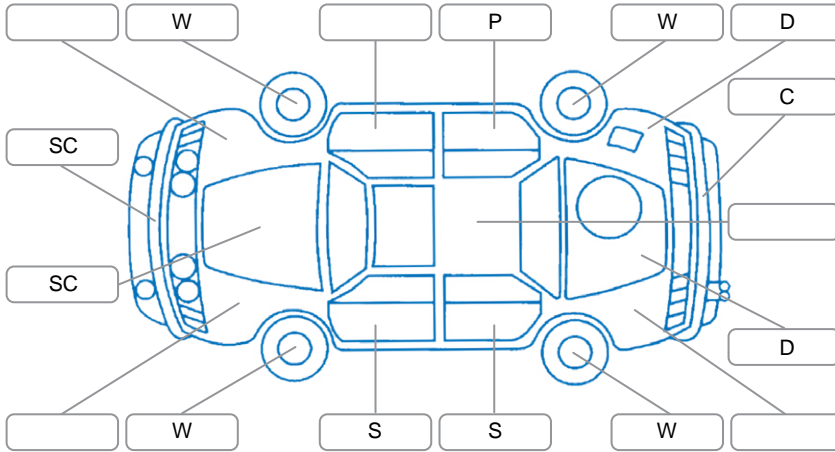

Report ID:	28,236,641	Version:	1
Created:	08 Jun 2026		

Make:	Volkswagen	Model:	T5
Body Style:	Van	Year:	2008
Rego No.:	ERY330	Rego Expiry:	31 May 2026
WoF Expiry:	14 Apr 2027	Odometer:	301,167 Kms
Good No.:	28236641	VIN:	WV1ZZZ7HZ9H042826
Next Service:		Service History:	No

Key

S = Scratch R = Rust C = Crack * = Decals W = Significant scuffs
 D = Dent PT = Paint defect P = Pin dent SC = Stone Chips

Note: some defects and blemishes may not be displayed in the diagram

Body Inspection Comments

- Drivers door handle damaged
- Stonechip on windscreen
- Interior boot panel damaged

Conditions During Body Inspection Dry

Under Carriage and Under Bonnet Inspection Comments

Front wheel drive

Interior Comments