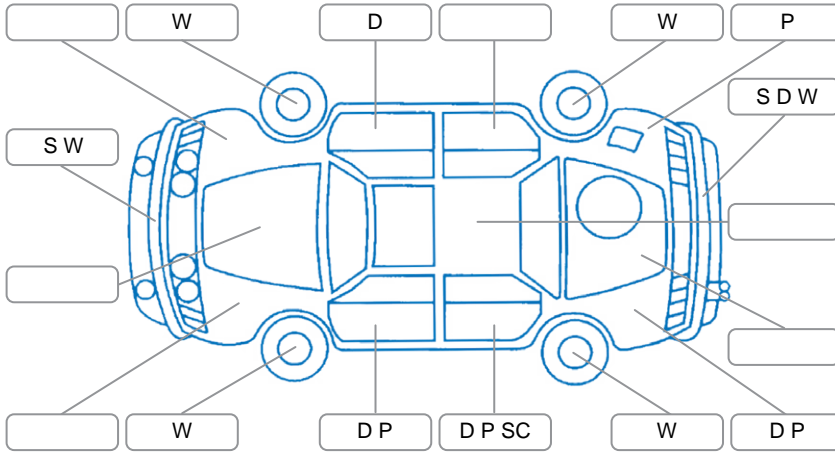

### Key

S = Scratch    R = Rust    C = Crack    \* = Decals    W = Significant scuffs  
 D = Dent    PT = Paint defect    P = Pin dent    SC = Stone Chips

Note: some defects and blemishes may not be displayed in the diagram

### Body Inspection Comments

Front left tyre has sidewall damage

Conditions During Body Inspection    Dry