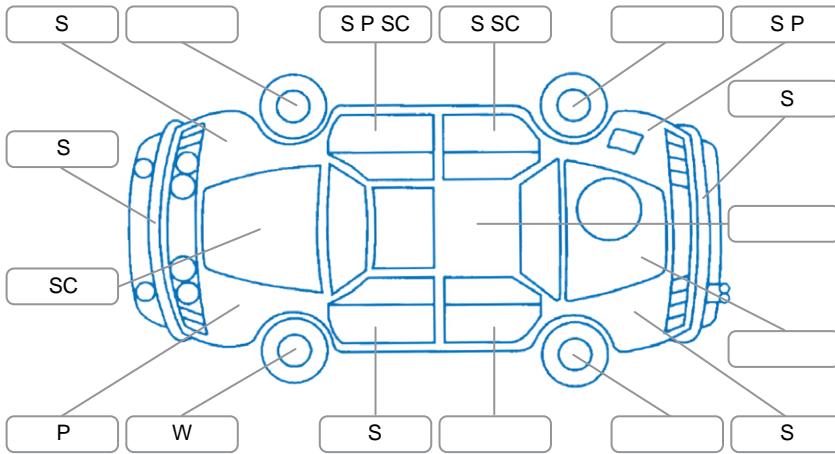

Report ID:	28,236,591	Version:	1
Created:	10 Jun 2026		

Make:	Mitsubishi	Model:	Eclipse Cross
Body Style:	SUV	Year:	2018
Rego No.:	LQD141	Rego Expiry:	11 Sep 2026
WoF Expiry:	24 Jun 2027	Odometer:	80,443 Kms
Good No.:	28236591	VIN:	JMFXTGK1WJZ006751
Next Service:	90400	Service History:	Yes

Key
 S = Scratch R = Rust C = Crack * = Decals W = Significant scuffs
 D = Dent PT = Paint defect P = Pin dent SC = Stone Chips

Note: some defects and blemishes may not be displayed in the diagram

Body Inspection Comments