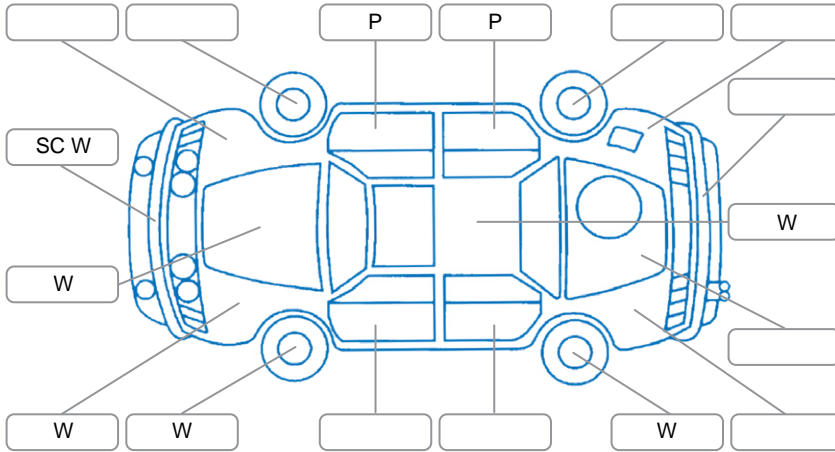

Report ID:	28,236,589	Version:	1
Created:	09 Jun 2026		

Make:	Ford	Model:	Focus
Body Style:	Hatchback	Year:	2021
Rego No.:	RHP296	Rego Expiry:	25 Sep 2026
WoF Expiry:	21 Sep 2026	Odometer:	85,350 Kms
Good No.:	28236589	VIN:	WF0NXXGCHNLT10460
Next Service:	95000	Service History:	Yes

Key

S = Scratch R = Rust C = Crack * = Decals W = Significant scuffs
 D = Dent PT = Paint defect P = Pin dent SC = Stone Chips

Note: some defects and blemishes may not be displayed in the diagram

Body Inspection Comments

Conditions During Body Inspection

Dry

Under Carriage and Under Bonnet Inspection Comments

Front wheel drive

Interior Comments

Seats: Good

Carpets: Good

Panels: Good

Dashboard: Good

General Comments

Road Conditions During Test Drive

Dry

Engine Timing Mechanism

Timing Chain

Evidence of Cam Belt Replacement

Yes No