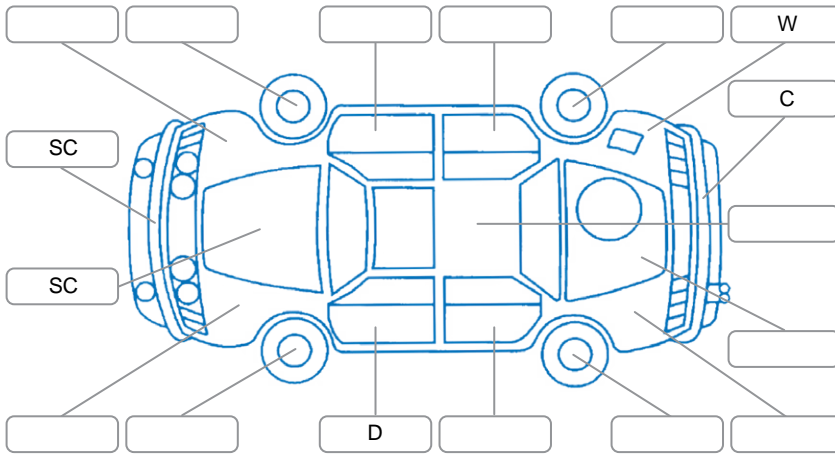

**Key**  
 S = Scratch    R = Rust    C = Crack    \* = Decals    W = Significant scuffs  
 D = Dent    PT = Paint defect    P = Pin dent    SC = Stone Chips

Note: some defects and blemishes may not be displayed in the diagram

### Body Inspection Comments

Front right reflector is cracked.

Conditions During Body Inspection

Dry

### General Comments

Convertible top has mechanical issues. Has been disconnected and roof cannot be opened .

Road Conditions During Test Drive    Dry

Engine Timing Mechanism    Timing Chain

Evidence of Cam Belt Replacement     Yes     No    Kms