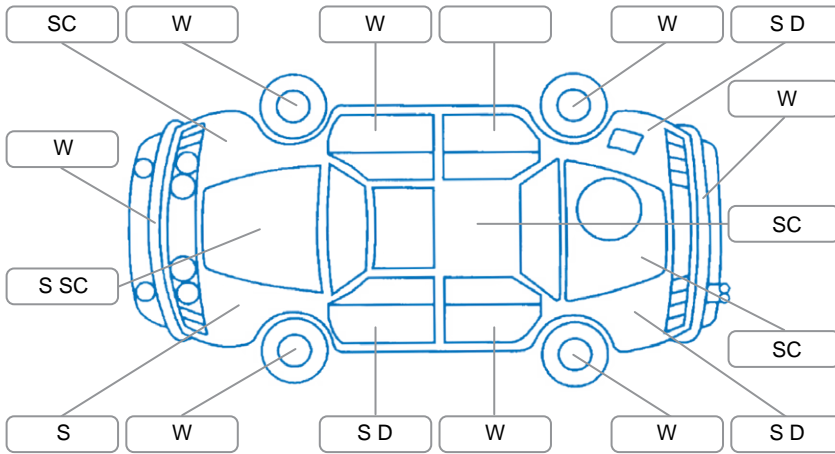

Report ID:	28,236,486	Version:	1
Created:	18 Jun 2026		

Make:	Holden	Model:	Combo
Body Style:	Van	Year:	2012
Rego No.:	KUS993	Rego Expiry:	31 Aug 2026
WoF Expiry:	31 Jul 2026	Odometer:	206,808 Kms
Good No.:	28236486	VIN:	W0LVXCF25B4373829
Next Service:	?	Service History:	No

Key
 S = Scratch R = Rust C = Crack * = Decals W = Significant scuffs
 D = Dent PT = Paint defect P = Pin dent SC = Stone Chips

Note: some defects and blemishes may not be displayed in the diagram

Body Inspection Comments

Windscreen stone chips
 Right wing mirror difficult to see from

Conditions During Body Inspection Dry

Under Carriage and Under Bonnet Inspection Comments

Dirty coolant
 Excessive engine oil leaks
 Underbody surface rust
 Front wheel drive