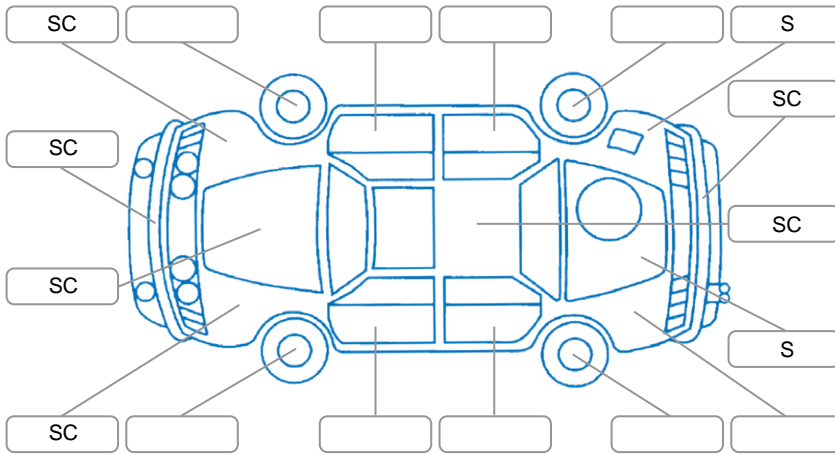

Report ID:	28,236,472	Version:	1
Created:	08 Jun 2026		

Make:	Honda	Model:	CRV
Body Style:	SUV	Year:	2010
Rego No.:	PCF745	Rego Expiry:	27 Jan 2027
WoF Expiry:	03 Sep 2026	Odometer:	126,912 Kms
Good No.:	28236472	VIN:	7AT08G7HX21302074
Next Service:	115,216	Service History:	No

**Key**  
 S = Scratch    R = Rust    C = Crack    \* = Decals    W = Significant scuffs  
 D = Dent    PT = Paint defect    P = Pin dent    SC = Stone Chips

Note: some defects and blemishes may not be displayed in the diagram