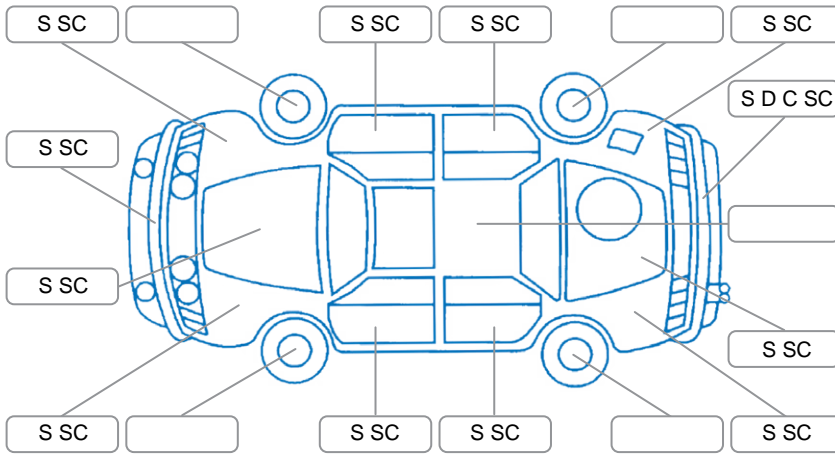

Report ID:	28,236,455	Version:	1
Created:	08 Jun 2026		

Make:	Nissan	Model:	X-Trail
Body Style:	SUV	Year:	2009
Rego No.:	MSJ262	Rego Expiry:	11 Aug 2026
WoF Expiry:	01 May 2026	Odometer:	178,540 Kms
Good No.:	28236455	VIN:	7AT0DH6LX20102110
Next Service:	185000	Service History:	No

Key

S = Scratch R = Rust C = Crack * = Decals W = Significant scuffs
 D = Dent PT = Paint defect P = Pin dent SC = Stone Chips

Note: some defects and blemishes may not be displayed in the diagram

Body Inspection Comments

Boot strut broken/

Conditions During Body Inspection

Dry

Under Carriage and Under Bonnet Inspection Comments

All wheel drive/front tie rod ends split

Interior Comments

Seats:	Average
Carpets:	Average
Panels:	Average
Dashboard:	Average