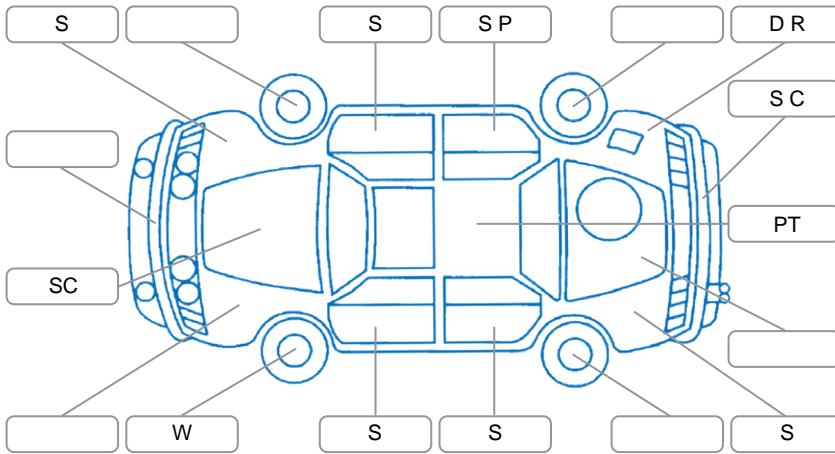

Report ID:	28,236,429	Version:	1
Created:	11 Jun 2026		

Make:	Nissan	Model:	Presage
Body Style:	SUV	Year:	2005
Rego No.:	JEE555	Rego Expiry:	23 Jun 2026
WoF Expiry:	11 Aug 2026	Odometer:	176,747 Kms
Good No.:	28236429	VIN:	7AT0DH6HX15106111
Next Service:		Service History:	No

**Key**

S = Scratch    R = Rust    C = Crack    \* = Decals    W = Significant scuffs  
 D = Dent    PT = Paint defect    P = Pin dent    SC = Stone Chips

Note: some defects and blemishes may not be displayed in the diagram

**Body Inspection Comments**

Conditions During Body Inspection: Dry

**Under Carriage and Under Bonnet Inspection Comments**

Front wheel drive

**Interior Comments**

Seats:	Average
Carpets:	Average
Panels:	drivers door trim fallen off
Dashboard:	Average