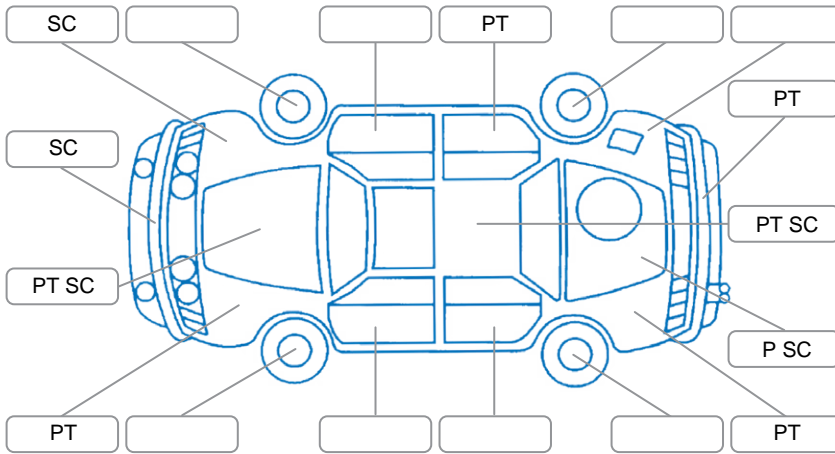

Report ID:	28,236,377	Version:	2
Created:	08 Jun 2026		

Make:	Nissan	Model:	Safari
Body Style:	SUV	Year:	2001
Rego No.:	EBY999	Rego Expiry:	24 Nov 2026
WoF Expiry:	02 Feb 2027	Odometer:	137,806 Kms
Good No.:	28236377	VIN:	7A8DH110705803532
Next Service:	145,000 Kms	Service History:	No

**Key**

S = Scratch    R = Rust    C = Crack    \* = Decals    W = Significant scuffs  
 D = Dent    PT = Paint defect    P = Pin dent    SC = Stone Chips

Note: some defects and blemishes may not be displayed in the diagram

**Body Inspection Comments**

Conditions During Body Inspection: Dry

**Under Carriage and Under Bonnet Inspection Comments**

Oil leaks.  
 Noise in pulley area.

**Interior Comments**

Seats:	Average
Carpets:	Average
Panels:	Average
Dashboard:	Good