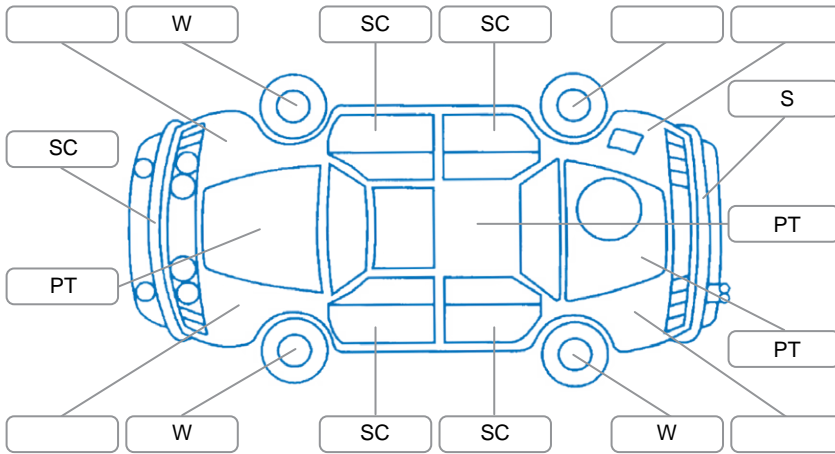

Report ID:	28,236,354	Version:	1
Created:	08 Jun 2026		

Make:	Holden	Model:	Barina
Body Style:	Hatchback	Year:	2015
Rego No.:	RMD139	Rego Expiry:	13 Aug 2026
WoF Expiry:	13 Sep 2026	Odometer:	180,628 Kms
Good No.:	28236354	VIN:	KL3TA48E9GB515157
Next Service:	195000	Service History:	No

**Key**  
 S = Scratch    R = Rust    C = Crack    \* = Decals    W = Significant scuffs  
 D = Dent    PT = Paint defect    P = Pin dent    SC = Stone Chips

Note: some defects and blemishes may not be displayed in the diagram

### Body Inspection Comments

Bottom of front right headlight trim damaged

Conditions During Body Inspection

Dry

### Under Carriage and Under Bonnet Inspection Comments

Front wheel drive  
 Oil leak