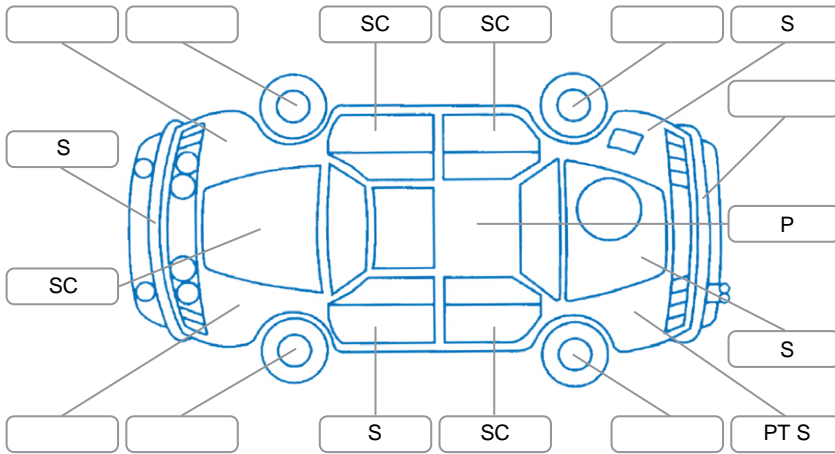

Report ID:	28,236,349	Version:	5
Created:	22 Jun 2026		

Make:	Toyota	Model:	Landcruiser Prado
Body Style:	SUV	Year:	2005
Rego No.:	GJN896	Rego Expiry:	30 Apr 2026
WoF Expiry:	22 Jun 2027	Odometer:	247,667 Kms
Good No.:	28236349	VIN:	7AT0H60HX12001625
Next Service:	258,000km	Service History:	No

Key

S = Scratch R = Rust C = Crack * = Decals W = Significant scuffs
 D = Dent PT = Paint defect P = Pin dent SC = Stone Chips

Note: some defects and blemishes may not be displayed in the diagram

Body Inspection Comments

Conditions During Body Inspection

Dry

Under Carriage and Under Bonnet Inspection Comments

Interior Comments

Seats:	Average
Carpets:	Average
Panels:	Average
Dashboard:	Cracked.

General Comments

8 seater 4WD petrol auto SUV