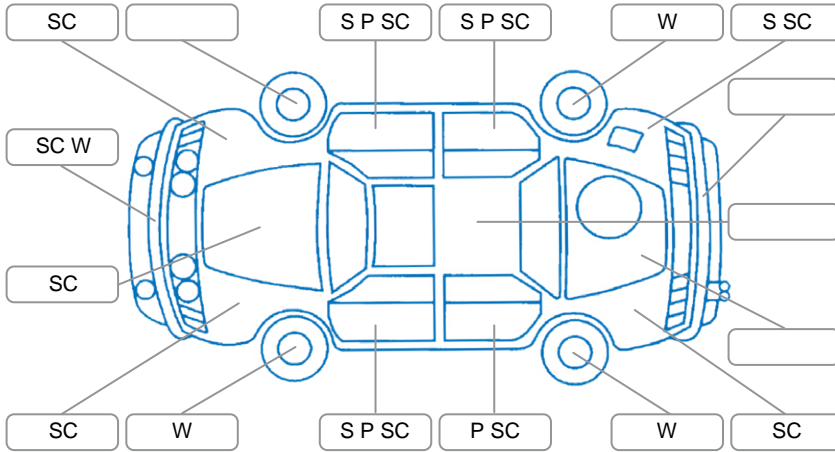

Report ID:	28,236,312	Version:	1
Created:	26 Jun 2026		

Make:	Mazda	Model:	Mazda2
Body Style:	Hatchback	Year:	2023
Rego No.:	PRS271	Rego Expiry:	01 Mar 2027
WoF Expiry:	01 Mar 2027	Odometer:	17,502 Kms
Good No.:	28236312	VIN:	MM0DJ2HAA0W842680
Next Service:	27,000 km	Service History:	Yes

Key

S = Scratch R = Rust C = Crack * = Decals W = Significant scuffs
 D = Dent PT = Paint defect P = Pin dent SC = Stone Chips

Note: some defects and blemishes may not be displayed in the diagram

Body Inspection Comments

Conditions During Body Inspection: Dry

Under Carriage and Under Bonnet Inspection Comments

FWD,

Interior Comments

Seats:	Average
Carpets:	Average
Panels:	Average
Dashboard:	Average

General Comments

Road Conditions During Test Drive	Dry		
Engine Timing Mechanism	Timing Chain		
Evidence of Cam Belt Replacement	<input type="checkbox"/> Yes	<input type="checkbox"/> No	Kms
Inspected by:	Imraan Bryant		
Published by:	Zane Hotu		
Inspection Date:	08 Jun 2026		