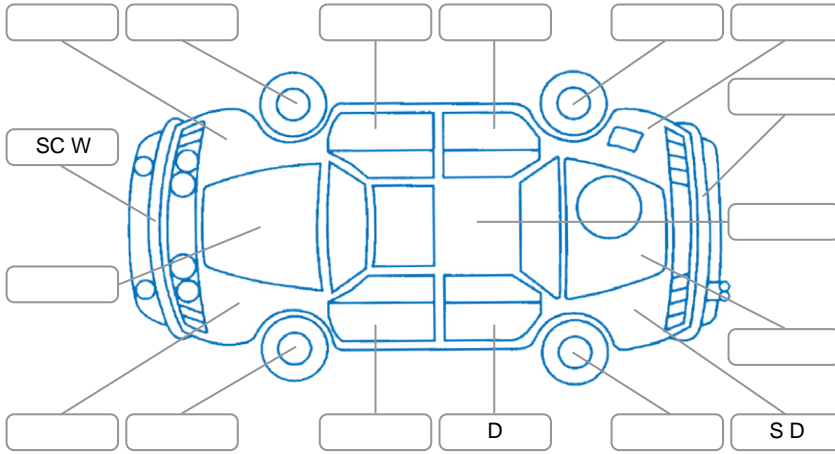

Report ID:	28,236,308	Version:	1
Created:	12 Jun 2026		

Make:	Holden	Model:	Captiva 5
Body Style:	SUV	Year:	2016
Rego No.:	KDC434	Rego Expiry:	17 Nov 2026
WoF Expiry:	22 Dec 2026	Odometer:	217,101 Kms
Good No.:	28236308	VIN:	KL3CA26U9GB535081
Next Service:	217000	Service History:	Yes

**Key**

S = Scratch    R = Rust    C = Crack    \* = Decals    W = Significant scuffs  
 D = Dent    PT = Paint defect    P = Pin dent    SC = Stone Chips

Note: some defects and blemishes may not be displayed in the diagram