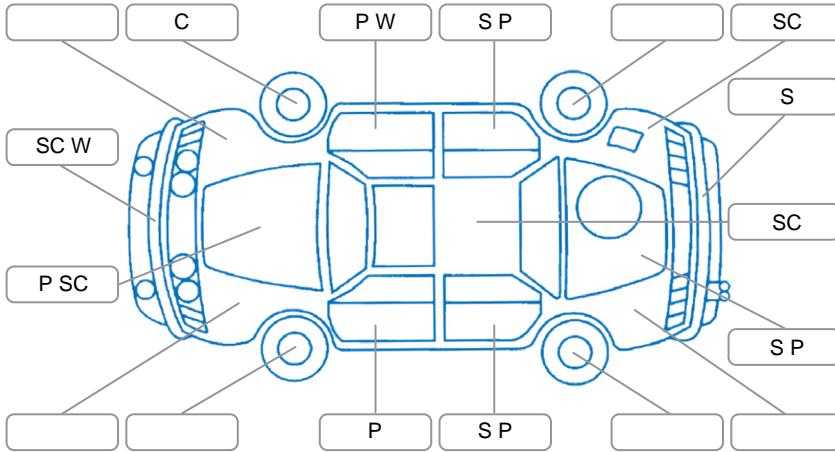

Key

S = Scratch R = Rust C = Crack * = Decals W = Significant scuffs
 D = Dent PT = Paint defect P = Pin dent SC = Stone Chips

Note: some defects and blemishes may not be displayed in the diagram

Body Inspection Comments

Conditions During Body Inspection: Dry

Under Carriage and Under Bonnet Inspection Comments

Interior Comments

Seats:	Average
Carpets:	Average
Panels:	Average
Dashboard:	Average

General Comments

Road Conditions During Test Drive	Dry		
Engine Timing Mechanism	Timing Chain		
Evidence of Cam Belt Replacement	<input type="checkbox"/> Yes	<input type="checkbox"/> No	Kms
Inspected by:	Daryll Timms		
Published by:	Dean Sinclair		
Inspection Date:	08 Jun 2026		