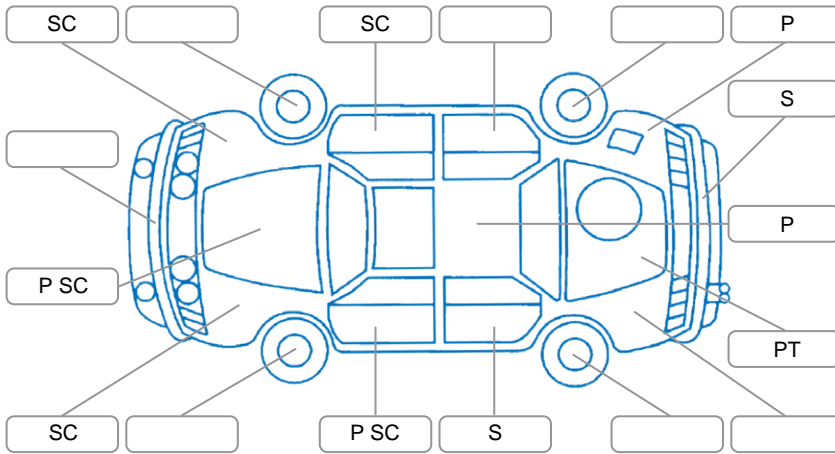

Report ID:	28,236,222	Version:	1
Created:	09 Jun 2026		

Make:	Subaru	Model:	Legacy
Body Style:	Wagon	Year:	2012
Rego No.:	PZQ567	Rego Expiry:	22 Dec 2026
WoF Expiry:	21 Aug 2026	Odometer:	122,458 Kms
Good No.:	28236222	VIN:	7AT0GF0BX23012930
Next Service:		Service History:	No

Key
 S = Scratch R = Rust C = Crack * = Decals W = Significant scuffs
 D = Dent PT = Paint defect P = Pin dent SC = Stone Chips

Note: some defects and blemishes may not be displayed in the diagram

Body Inspection Comments

Conditions During Body Inspection: Dry

Under Carriage and Under Bonnet Inspection Comments

Interior Comments

Seats:	Good
Carpets:	Good
Panels:	Good
Dashboard:	Good

General Comments

Road Conditions During Test Drive	Dry		
Engine Timing Mechanism	Timing Chain		
Evidence of Cam Belt Replacement	<input type="checkbox"/> Yes	<input type="checkbox"/> No	Kms
Inspected by:	Alana Saunders		
Published by:	Alana Saunders		
Inspection Date:	09 Jun 2026		