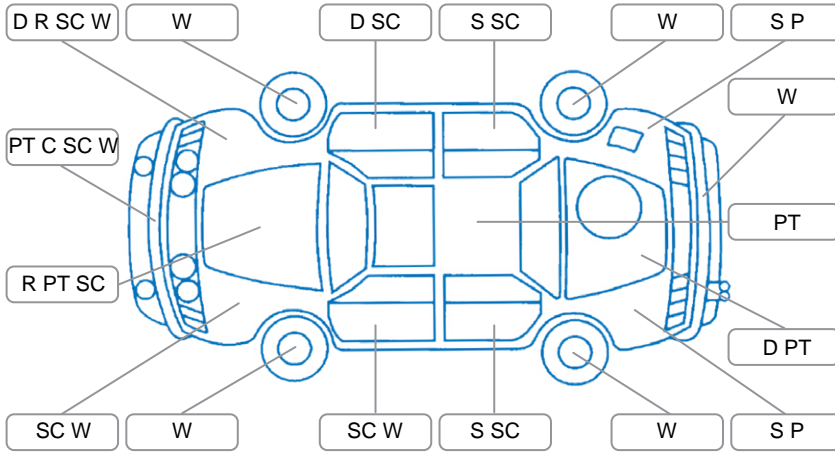

Report ID:	28,236,163	Version:	1
Created:	06 Jun 2026		

Make:	Toyota	Model:	Corolla Fielder
Body Style:	SUV	Year:	2001
Rego No.:	FFS637	Rego Expiry:	18 Aug 2026
WoF Expiry:	24 Sep 2026	Odometer:	338,031 Kms
Good No.:	28236163	VIN:	7A8H6070709019694
Next Service:	no sticker	Service History:	No

**Key**

S = Scratch    R = Rust    C = Crack    \* = Decals    W = Significant scuffs  
 D = Dent    PT = Paint defect    P = Pin dent    SC = Stone Chips

Note: some defects and blemishes may not be displayed in the diagram

**Body Inspection Comments**

Front bumper misaligned

Conditions During Body Inspection

Dry

**Under Carriage and Under Bonnet Inspection Comments**

Engine oil leak  
 Underbody surface rust

**Interior Comments**