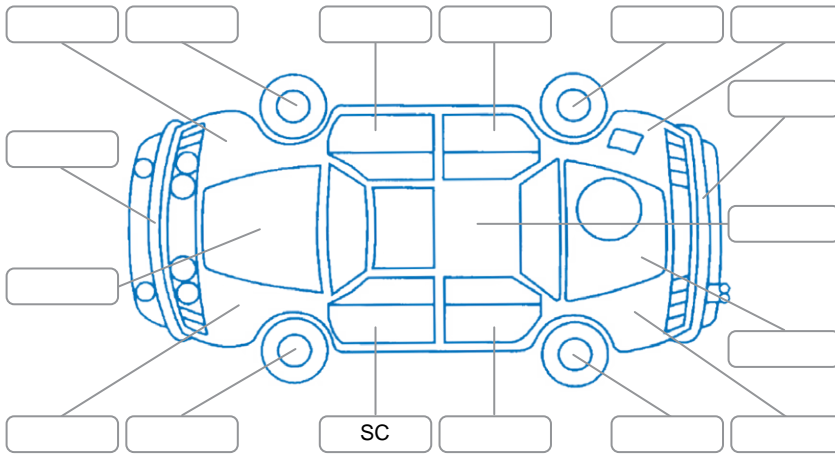

Report ID:	28,236,159	Version:	2
Created:	10 Jun 2026		

Make:	Suzuki	Model:	Jimny
Body Style:	SUV	Year:	2022
Rego No.:	PNW502	Rego Expiry:	20 Dec 2026
WoF Expiry:	23 Jun 2027	Odometer:	22,814 Kms
Good No.:	28236159	VIN:	JSAGJB74V00195671
Next Service:	37618kms	Service History:	Yes

Key
 S = Scratch R = Rust C = Crack * = Decals W = Significant scuffs
 D = Dent PT = Paint defect P = Pin dent SC = Stone Chips

Note: some defects and blemishes may not be displayed in the diagram

Body Inspection Comments

Conditions During Body Inspection: Dry

Under Carriage and Under Bonnet Inspection Comments

Interior Comments

Seats:	Good
Carpets:	Good
Panels:	Good
Dashboard:	Good

General Comments

Road Conditions During Test Drive	Dry		
Engine Timing Mechanism	Timing Chain		
Evidence of Cam Belt Replacement	<input type="checkbox"/> Yes	<input type="checkbox"/> No	Kms
Inspected by:	Sione Mae		
Published by:	Neil Honeyman		
Inspection Date:	06 Jun 2026		