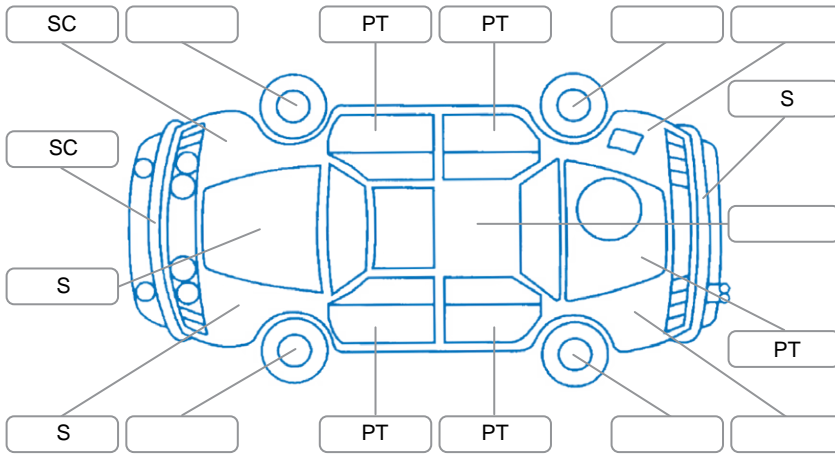

Report ID:	28,236,144	Version:	2
Created:	12 Jun 2026		

Make:	Toyota	Model:	Prius V
Body Style:	SUV	Year:	2014
Rego No.:	RPW136	Rego Expiry:	15 Jan 2027
WoF Expiry:	30 Jan 2027	Odometer:	122,593 Kms
Good No.:	28236144	VIN:	7AT0H637X25370515
Next Service:	12/06/27 or 133000kms	Service History:	No

Key

S = Scratch R = Rust C = Crack * = Decals W = Significant scuffs
 D = Dent PT = Paint defect P = Pin dent SC = Stone Chips

Note: some defects and blemishes may not be displayed in the diagram

Body Inspection Comments