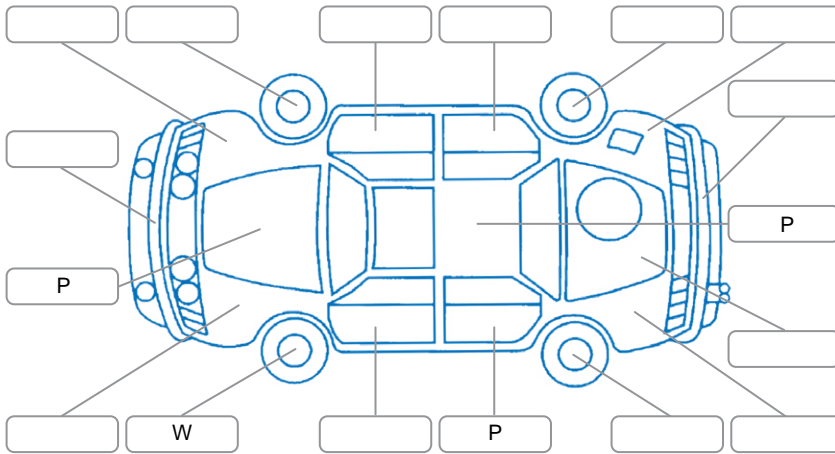

Key
 S = Scratch R = Rust C = Crack * = Decals W = Significant scuffs
 D = Dent PT = Paint defect P = Pin dent SC = Stone Chips

Note: some defects and blemishes may not be displayed in the diagram

Body Inspection Comments

Conditions During Body Inspection

Under Carriage and Under Bonnet Inspection Comments

Interior Comments

Seats:	Good
Carpets:	Good
Panels:	Good
Dashboard:	Good

General Comments

Road Conditions During Test Drive	Dry		
Engine Timing Mechanism	Timing Chain		
Evidence of Cam Belt Replacement	<input type="checkbox"/> Yes	<input type="checkbox"/> No	Kms
Inspected by:	Phillip Russel-Waimotu		
Published by:	Neil Honeyman		
Inspection Date:	07 Jun 2026		