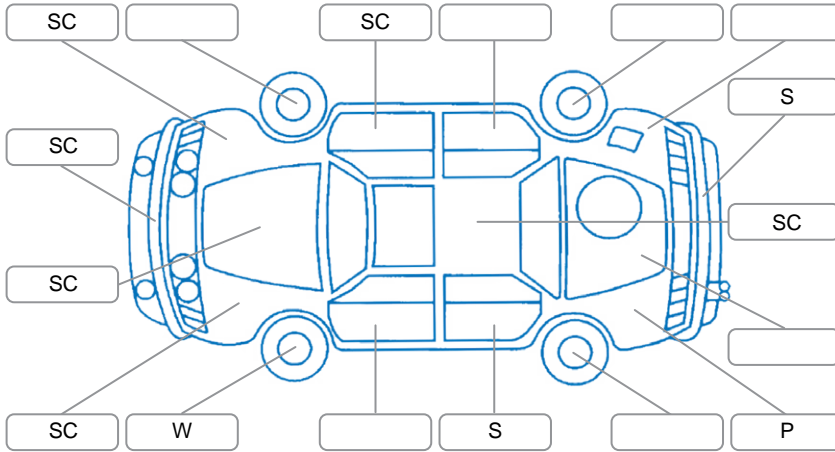

Report ID:	28,236,090	Version:	1
Created:	26 Jun 2026		

Make:	Nissan	Model:	Dualis
Body Style:	SUV	Year:	2007
Rego No.:	KGN213	Rego Expiry:	04 Jul 2026
WoF Expiry:	25 Jun 2027	Odometer:	162,416 Kms
Good No.:	28236090	VIN:	7AT0DH7HX16053202
Next Service:	172409	Service History:	No

**Key**

S = Scratch    R = Rust    C = Crack    \* = Decals    W = Significant scuffs  
 D = Dent    PT = Paint defect    P = Pin dent    SC = Stone Chips

Note: some defects and blemishes may not be displayed in the diagram

**Body Inspection Comments**

Conditions During Body Inspection: Dry

**Under Carriage and Under Bonnet Inspection Comments**

Front wheel drive

**Interior Comments**

Seats:	Average
Carpets:	Average
Panels:	rear left door card fabric damaged
Dashboard:	Average