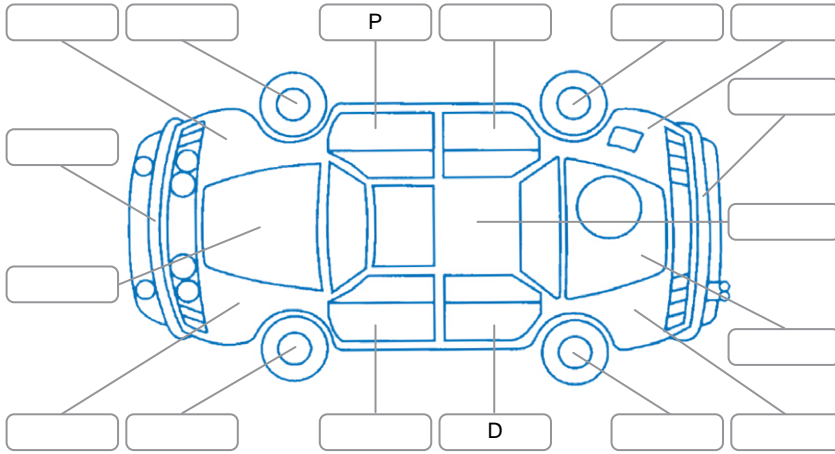

Make:	KIA	Model:	Sportage
Body Style:	SUV	Year:	2017
Rego No.:	KHW348	Rego Expiry:	29 Jan 2027
WoF Expiry:	07 Jul 2027	Odometer:	44,656 Kms
Good No.:	28236074	VIN:	KNAPN81AMH7204549
Next Service:	57,700 Kms	Service History:	Yes

**Key**

S = Scratch    R = Rust    C = Crack    \* = Decals    W = Significant scuffs  
 D = Dent    PT = Paint defect    P = Pin dent    SC = Stone Chips

Note: some defects and blemishes may not be displayed in the diagram