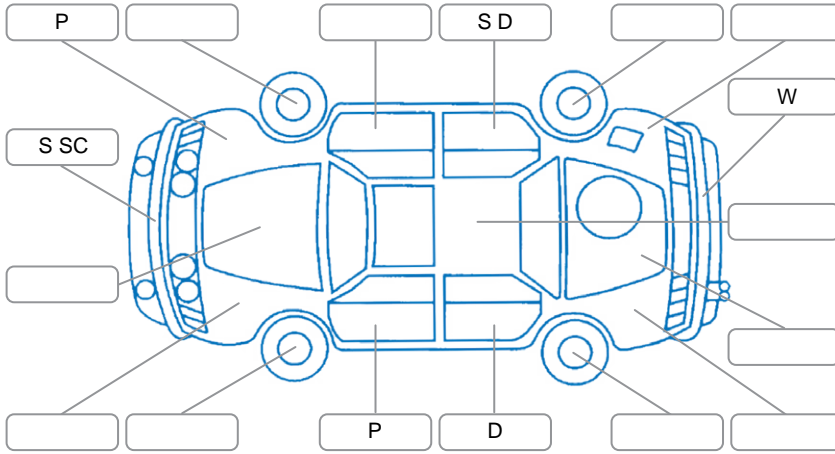

Report ID:	28,236,057	Version:	2
Created:	01 Jul 2026		

Make:	Subaru	Model:	Forester
Body Style:	SUV	Year:	2012
Rego No.:	QUE408	Rego Expiry:	22 Jun 2026
WoF Expiry:	01 Jul 2027	Odometer:	108,386 Kms
Good No.:	28236057	VIN:	7AT0GF17X24024537
Next Service:	114,811 Kms	Service History:	No

**Key**

S = Scratch    R = Rust    C = Crack    \* = Decals    W = Significant scuffs  
 D = Dent    PT = Paint defect    P = Pin dent    SC = Stone Chips

Note: some defects and blemishes may not be displayed in the diagram