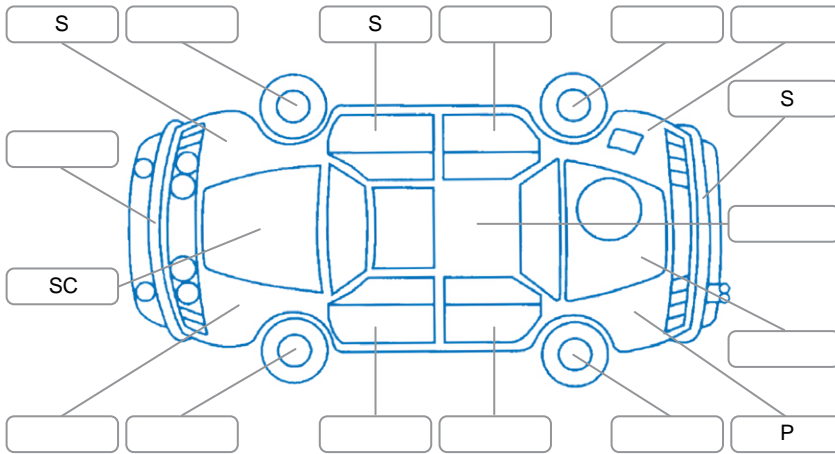

Report ID:	28,236,035	Version:	14
Created:	04 Jul 2026		

Make:	Mazda	Model:	Axela
Body Style:	Hatchback	Year:	2009
Rego No.:	MED741	Rego Expiry:	26 Nov 2026
WoF Expiry:	29 Jun 2027	Odometer:	117,620 Kms
Good No.:	28236035	VIN:	7AT0C13JX19105177
Next Service:	125,150kms	Service History:	No

Key
 S = Scratch R = Rust C = Crack * = Decals W = Significant scuffs
 D = Dent PT = Paint defect P = Pin dent SC = Stone Chips

Note: some defects and blemishes may not be displayed in the diagram

Body Inspection Comments