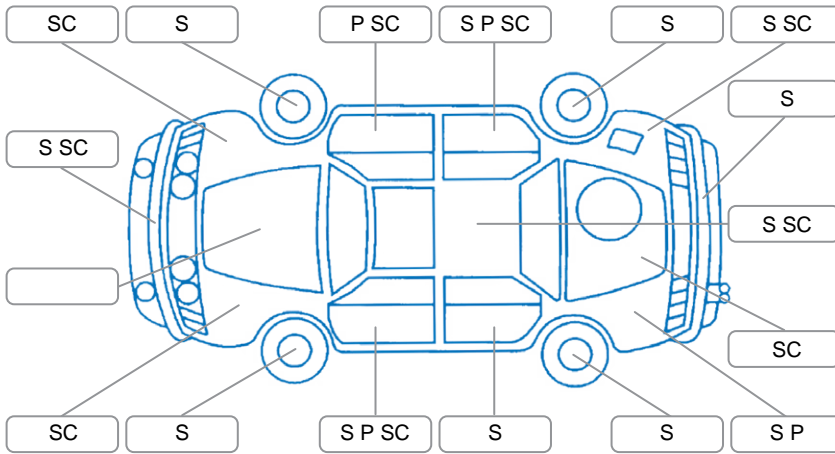

Report ID:	28,236,026	Version:	2
Created:	16 Jun 2026		

Make:	Suzuki	Model:	Swift
Body Style:	Hatchback	Year:	2013
Rego No.:	JAT971	Rego Expiry:	30 Apr 2027
WoF Expiry:	08 Apr 2027	Odometer:	115,915 Kms
Good No.:	28236026	VIN:	7AT0GK0CX15308554
Next Service:	125,000 Kms	Service History:	No

**Key**  
 S = Scratch    R = Rust    C = Crack    \* = Decals    W = Significant scuffs  
 D = Dent    PT = Paint defect    P = Pin dent    SC = Stone Chips

Note: some defects and blemishes may not be displayed in the diagram