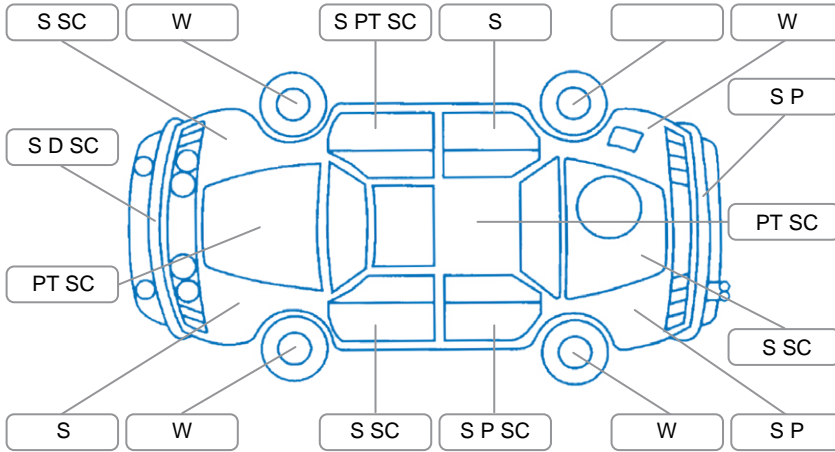

Report ID:	28,236,003	Version:	1
Created:	06 Jun 2026		

Make:	Toyota	Model:	Aurion
Body Style:	Sedan	Year:	2011
Rego No.:	GBN966	Rego Expiry:	06 Dec 2026
WoF Expiry:	10 Mar 2027	Odometer:	245,715 Kms
Good No.:	28236003	VIN:	6T153KK400X351569
Next Service:	252000	Service History:	No

Key

S = Scratch R = Rust C = Crack * = Decals W = Significant scuffs
 D = Dent PT = Paint defect P = Pin dent SC = Stone Chips

Note: some defects and blemishes may not be displayed in the diagram

Body Inspection Comments