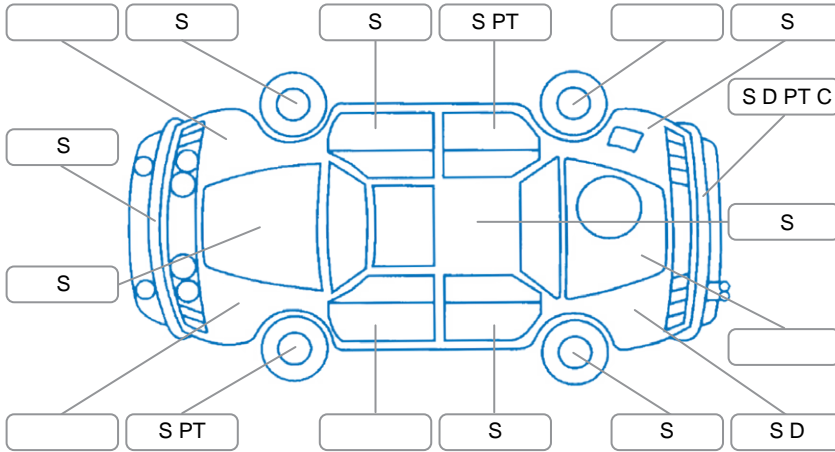

Key

S = Scratch R = Rust C = Crack * = Decals W = Significant scuffs
 D = Dent PT = Paint defect P = Pin dent SC = Stone Chips

Note: some defects and blemishes may not be displayed in the diagram

Body Inspection Comments

Rear bumper damage, right sill damage.
 Passed fresh VTNZ WOF.

Conditions During Body Inspection

Under Carriage and Under Bonnet Inspection Comments

Interior Comments

Seats:	driver seat worn
Carpets:	Good
Panels:	Good
Dashboard:	Good