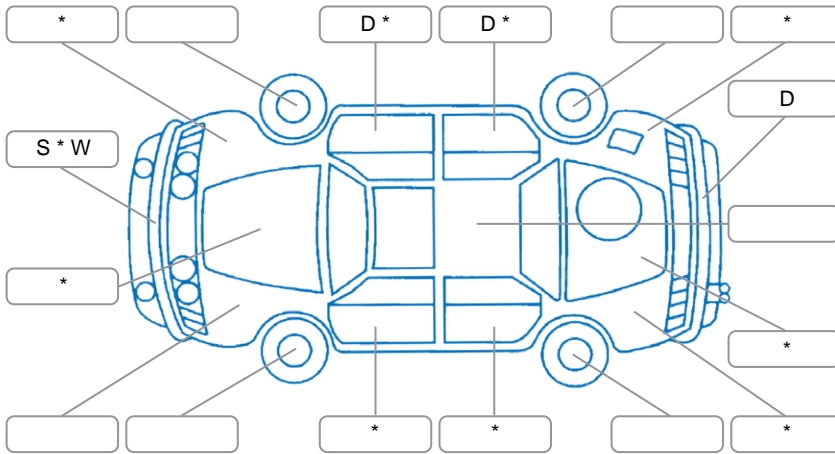

Report ID:	28,235,898	Version:	1
Created:	08 Jun 2026		

Make:	Toyota	Model:	Hilux
Body Style:	Utility	Year:	2020
Rego No.:	MSM223	Rego Expiry:	03 Sep 2026
WoF Expiry:	28 Feb 2027	Odometer:	135,210 Kms
Good No.:	28235898	VIN:	MROJA3CC700080763
Next Service:	138000	Service History:	Yes

Key

S = Scratch R = Rust C = Crack * = Decals W = Significant scuffs
 D = Dent PT = Paint defect P = Pin dent SC = Stone Chips

Note: some defects and blemishes may not be displayed in the diagram

Body Inspection Comments

Rear bumper trim missing

Conditions During Body Inspection

Dry

Under Carriage and Under Bonnet Inspection Comments

Rear spring bushes wearing

Interior Comments

Seats:	Good
Carpets:	Good
Panels:	Good
Dashboard:	Good