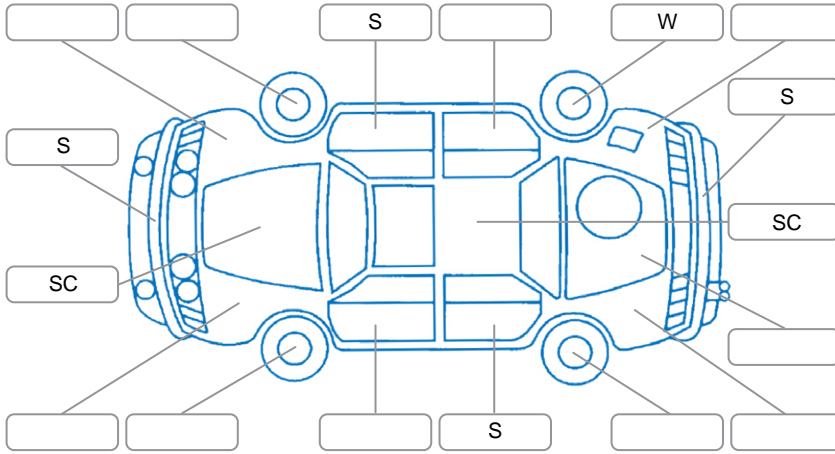

Key

S = Scratch R = Rust C = Crack * = Decals W = Significant scuffs
 D = Dent PT = Paint defect P = Pin dent SC = Stone Chips

Note: some defects and blemishes may not be displayed in the diagram

Body Inspection Comments

Conditions During Body Inspection: Dry

Under Carriage and Under Bonnet Inspection Comments

Front wheel drive
 Oil leak

Interior Comments

Seats:	Average
Carpets:	Average
Panels:	Average
Dashboard:	Average

General Comments