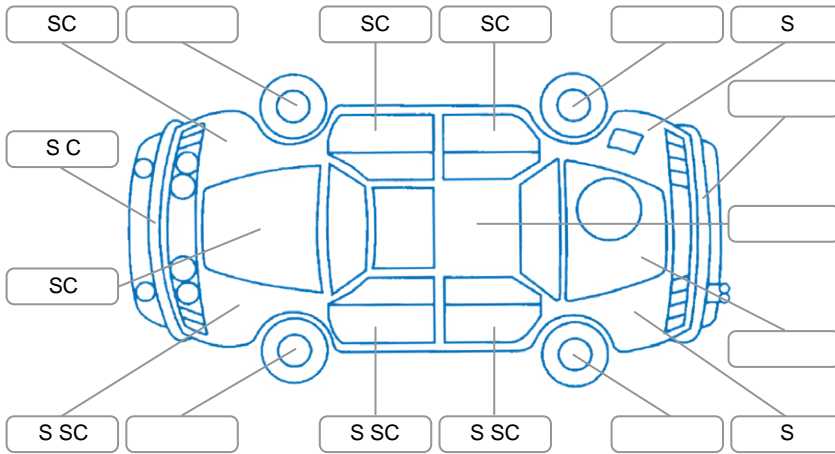

Report ID:	28,235,805	Version:	1
Created:	09 Jun 2026		

Make:	Ford	Model:	Ranger
Body Style:	Utility	Year:	2022
Rego No.:	PCH849	Rego Expiry:	09 Sep 2026
WoF Expiry:	12 Mar 2027	Odometer:	183,315 Kms
Good No.:	28235805	VIN:	MPBUMFF50MX373016
Next Service:	194000	Service History:	Yes

Key
 S = Scratch R = Rust C = Crack * = Decals W = Significant scuffs
 D = Dent PT = Paint defect P = Pin dent SC = Stone Chips

Note: some defects and blemishes may not be displayed in the diagram

Body Inspection Comments