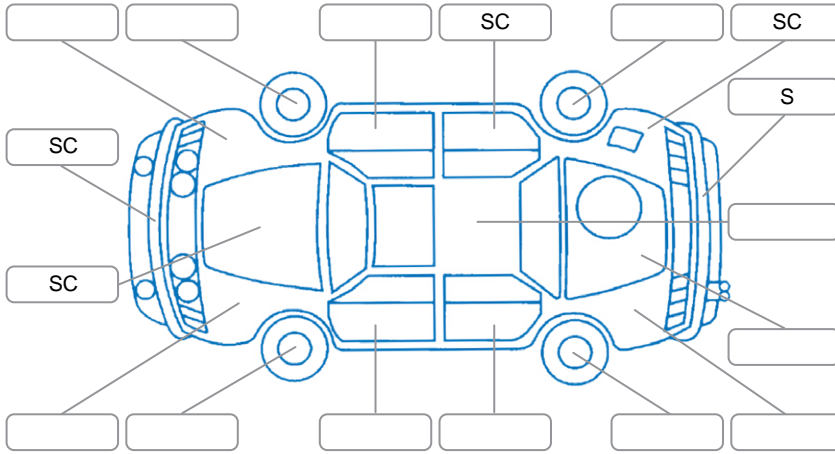

Report ID:	28,235,795	Version:	1
Created:	08 Jun 2026		

Make:	Mitsubishi	Model:	Outlander
Body Style:	SUV	Year:	2023
Rego No.:	PWA161	Rego Expiry:	14 Nov 2026
WoF Expiry:	15 May 2027	Odometer:	65,215 Kms
Good No.:	28235795	VIN:	JMFXTGM4WPZ010768
Next Service:	77000	Service History:	Yes

Key

S = Scratch R = Rust C = Crack * = Decals W = Significant scuffs
 D = Dent PT = Paint defect P = Pin dent SC = Stone Chips

Note: some defects and blemishes may not be displayed in the diagram

Body Inspection Comments

Conditions During Body Inspection

Wet

Under Carriage and Under Bonnet Inspection Comments

Interior Comments

Seats:	Good
Carpets:	Good
Panels:	Good
Dashboard:	Good

General Comments

Road Conditions During Test Drive	Wet	
Engine Timing Mechanism	Timing Chain	
Evidence of Cam Belt Replacement	<input type="checkbox"/> Yes <input type="checkbox"/> No	Kms
Inspected by:	Kris Milne	
Published by:	Kris Milne	
Inspection Date:	08 Jun 2026	