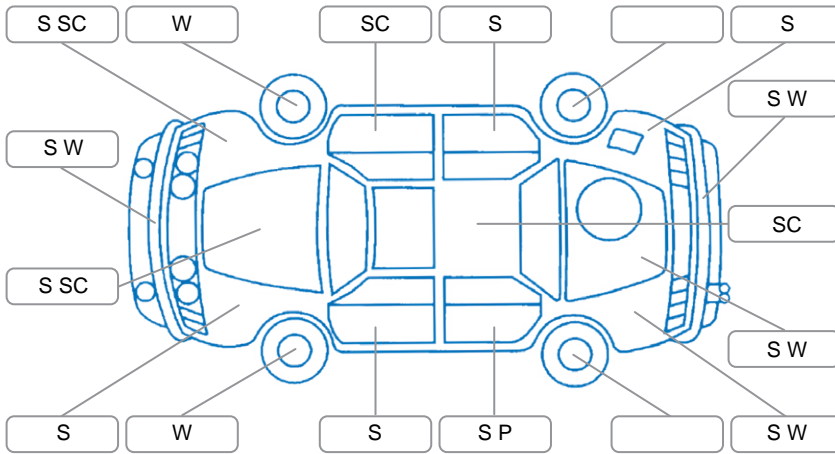

Report ID:	28,235,674	Version:	1
Created:	09 Jun 2026		

Make:	Polestar	Model:	Polestar 2
Body Style:	Hatchback	Year:	2022
Rego No.:	PCY215	Rego Expiry:	13 Sep 2026
WoF Expiry:	17 Mar 2027	Odometer:	88,521 Kms
Good No.:	28235674	VIN:	LPSVSEFAKNL073106
Next Service:	91,254 Kms	Service History:	No

**Key**  
 S = Scratch    R = Rust    C = Crack    \* = Decals    W = Significant scuffs  
 D = Dent    PT = Paint defect    P = Pin dent    SC = Stone Chips

Note: some defects and blemishes may not be displayed in the diagram