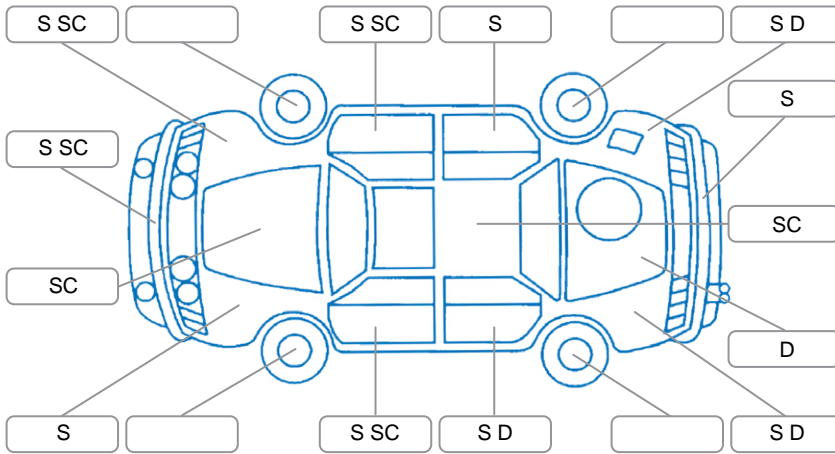

Report ID:	28,235,528	Version:	1
Created:	10 Jun 2026		

Make:	Mitsubishi	Model:	Triton
Body Style:	Utility	Year:	2019
Rego No.:	MPR271	Rego Expiry:	18 Sep 2026
WoF Expiry:	20 Dec 2026	Odometer:	168,501 Kms
Good No.:	28235528	VIN:	MMAJLKL10LH006589
Next Service:	168501	Service History:	Yes

Key

S = Scratch R = Rust C = Crack * = Decals W = Significant scuffs
 D = Dent PT = Paint defect P = Pin dent SC = Stone Chips

Note: some defects and blemishes may not be displayed in the diagram

Body Inspection Comments

- No roof rack keys
- Right tail light cracked

Conditions During Body Inspection: Dry

Under Carriage and Under Bonnet Inspection Comments

Four wheel drive

Interior Comments

Seats:	Good
Carpets:	Good
Panels:	Good
Dashboard:	Good