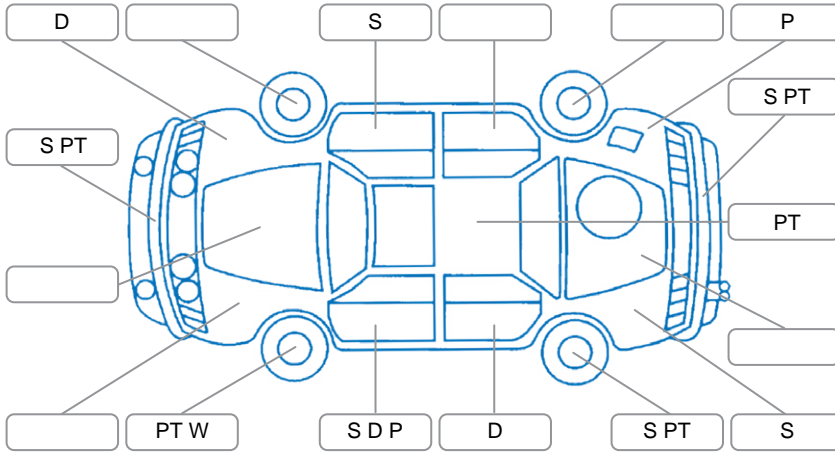

Report ID:	28,235,439	Version:	2
Created:	10 Jun 2026		

Make:	Toyota	Model:	Corolla
Body Style:	Hatchback	Year:	2001
Rego No.:	FQY979	Rego Expiry:	16 Aug 2026
WoF Expiry:	16 Jun 2026	Odometer:	77,140 Kms
Good No.:	28235439	VIN:	7AT0H63YX10010488
Next Service:	0	Service History:	No

Key

S = Scratch R = Rust C = Crack * = Decals W = Significant scuffs
 D = Dent PT = Paint defect P = Pin dent SC = Stone Chips

Note: some defects and blemishes may not be displayed in the diagram

Body Inspection Comments

Headlights yellowing. RF door body seal tear.

Conditions During Body Inspection

Dry

Under Carriage and Under Bonnet Inspection Comments

Front subframe area surface rust. Battery positive terminal corrosion. Rear axle rust.