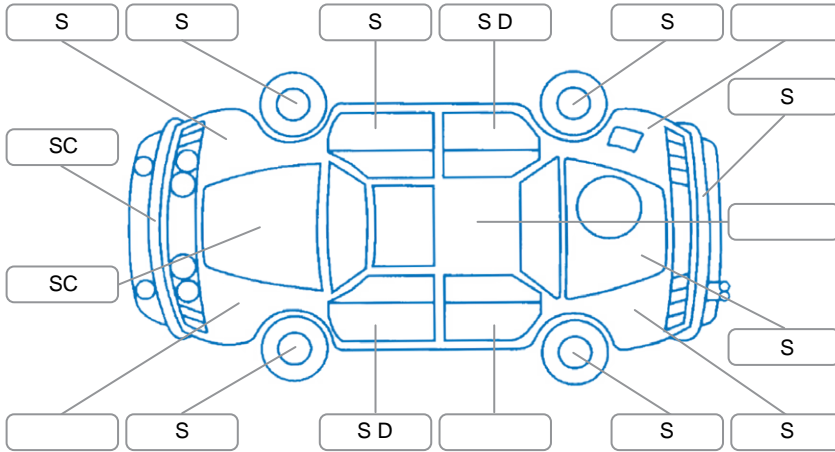

### Key

S = Scratch    R = Rust    C = Crack    \* = Decals    W = Significant scuffs  
 D = Dent    PT = Paint defect    P = Pin dent    SC = Stone Chips

Note: some defects and blemishes may not be displayed in the diagram

### Body Inspection Comments

Right rear door scratched/dent.  
 Passed fresh VTNZ WOF.

Conditions During Body Inspection

Wet