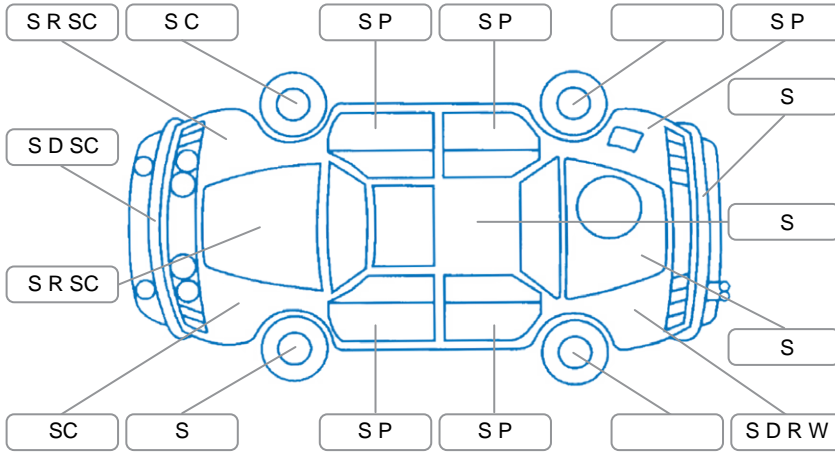

Report ID:	28,235,384	Version:	1
Created:	18 Jun 2026		

Make:	Mitsubishi	Model:	Colt
Body Style:	Hatchback	Year:	2005
Rego No.:	DER532	Rego Expiry:	02 Jul 2026
WoF Expiry:	07 Aug 2026	Odometer:	158,264 Kms
Good No.:	28235384	VIN:	7A8CJ0X0706206489
Next Service:	167,310km's	Service History:	No

**Key**

S = Scratch    R = Rust    C = Crack    \* = Decals    W = Significant scuffs  
 D = Dent    PT = Paint defect    P = Pin dent    SC = Stone Chips

Note: some defects and blemishes may not be displayed in the diagram

**Body Inspection Comments**

Missing left rear wheel hub cap.

Conditions During Body Inspection

Dry

**Under Carriage and Under Bonnet Inspection Comments**

**Interior Comments**

Seats:	Good
Carpets:	Good
Panels:	Good
Dashboard:	Good