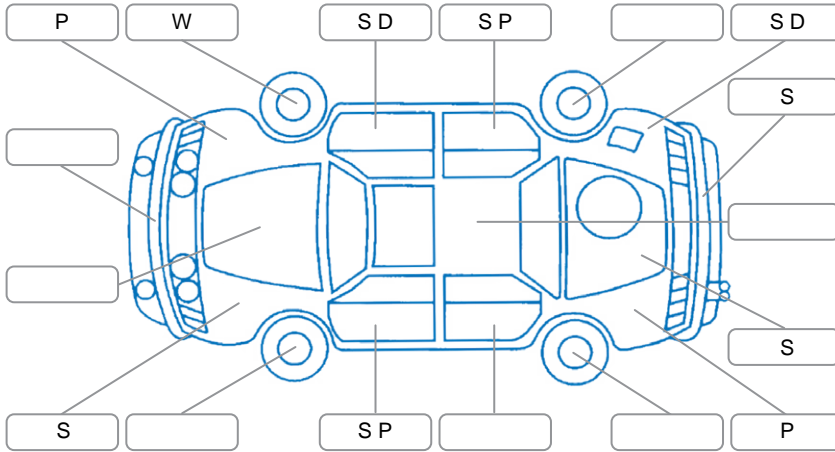

Report ID:	28,235,309	Version:	1
Created:	08 Jun 2026		

Make:	Nissan	Model:	X-Trail
Body Style:	SUV	Year:	2022
Rego No.:	PAY599	Rego Expiry:	21 Aug 2026
WoF Expiry:	20 Mar 2027	Odometer:	72,815 Kms
Good No.:	28235309	VIN:	JN1TBNT32A0070245
Next Service:	73300	Service History:	No

### Key

S = Scratch    R = Rust    C = Crack    \* = Decals    W = Significant scuffs  
 D = Dent    PT = Paint defect    P = Pin dent    SC = Stone Chips

Note: some defects and blemishes may not be displayed in the diagram