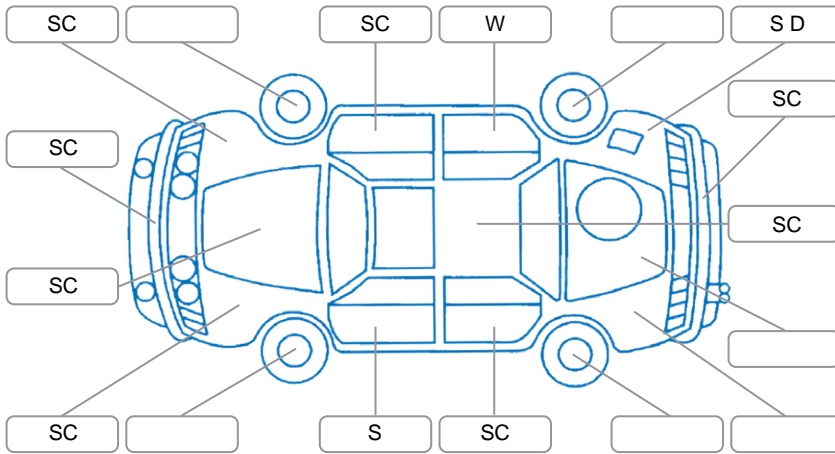

Report ID:	28,235,281	Version:	2
Created:	18 Jun 2026		

Make:	KIA	Model:	Sportage
Body Style:	SUV	Year:	2022
Rego No.:	PJE387	Rego Expiry:	28 Sep 2026
WoF Expiry:	02 Jul 2027	Odometer:	100,039 Kms
Good No.:	28235281	VIN:	KNAPV81BWN7079484
Next Service:	103,000 Kms	Service History:	Yes

Key

S = Scratch R = Rust C = Crack * = Decals W = Significant scuffs
 D = Dent PT = Paint defect P = Pin dent SC = Stone Chips

Note: some defects and blemishes may not be displayed in the diagram

Body Inspection Comments

Minor stone chip on front windscreen

Conditions During Body Inspection

Dry

Under Carriage and Under Bonnet Inspection Comments

Interior Comments

Seats:	Good
Carpets:	Good
Panels:	Good
Dashboard:	Good

General Comments