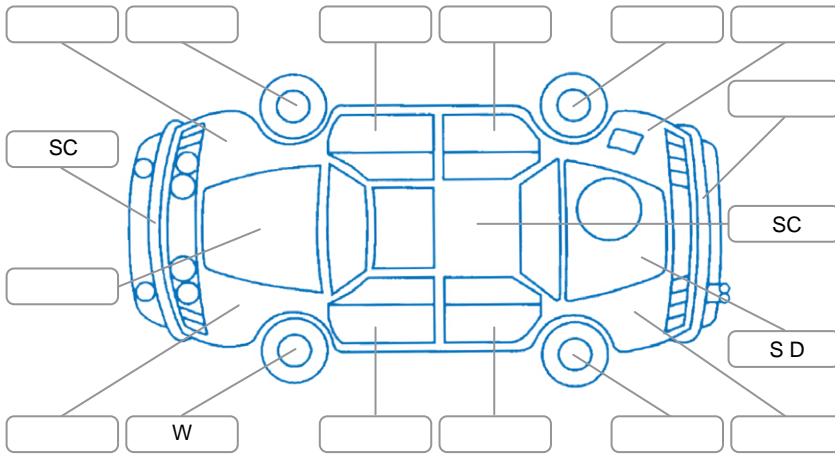

Key

S = Scratch R = Rust C = Crack * = Decals W = Significant scuffs
 D = Dent PT = Paint defect P = Pin dent SC = Stone Chips

Note: some defects and blemishes may not be displayed in the diagram

Body Inspection Comments

Stone chips on front windscreen CVA

Conditions During Body Inspection

Wet

Under Carriage and Under Bonnet Inspection Comments

Front wheel drive

Interior Comments

Seats:	Good
Carpets:	Good
Panels:	Good
Dashboard:	Good