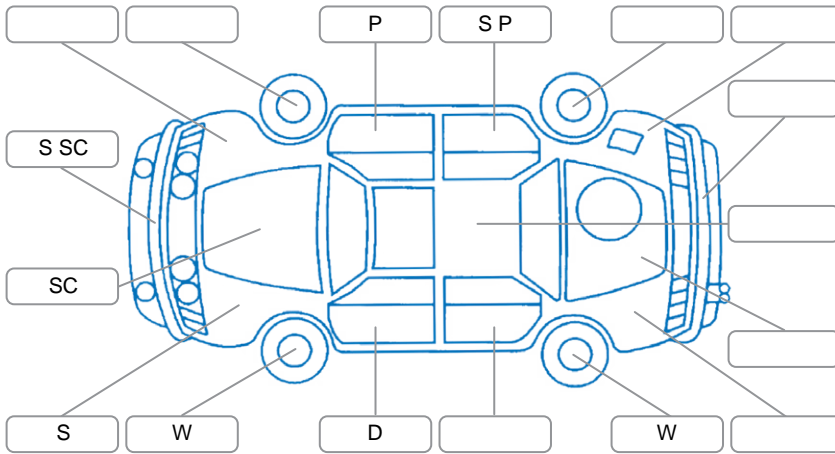

Report ID:	28,235,268	Version:	1
Created:	11 Jun 2026		

Make:	KIA	Model:	Sorento
Body Style:	SUV	Year:	2022
Rego No.:	PLN902	Rego Expiry:	01 Sep 2026
WoF Expiry:	02 Sep 2026	Odometer:	164,414 Kms
Good No.:	28235268	VIN:	KNARH81BWN5166437
Next Service:	167000	Service History:	Yes

Key
 S = Scratch R = Rust C = Crack * = Decals W = Significant scuffs
 D = Dent PT = Paint defect P = Pin dent SC = Stone Chips

Note: some defects and blemishes may not be displayed in the diagram

Body Inspection Comments