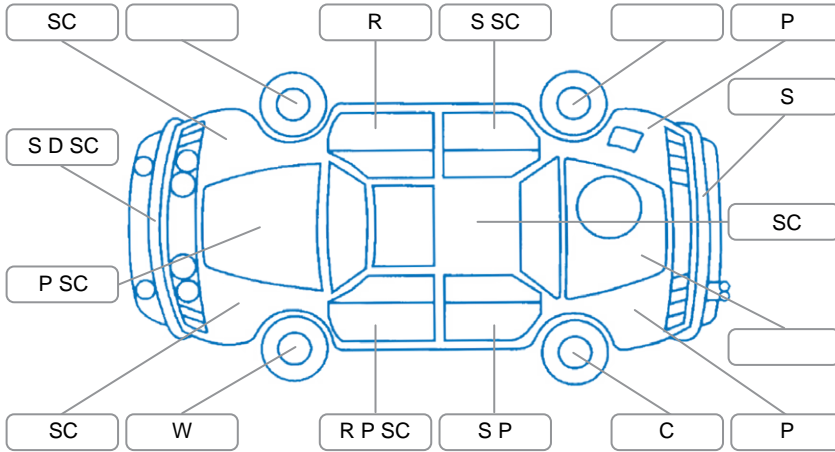

Report ID:	28,235,252	Version:	1
Created:	08 Jun 2026		

Make:	Honda	Model:	FIT
Body Style:	Hatchback	Year:	2008
Rego No.:	JZC939	Rego Expiry:	26 Nov 2026
WoF Expiry:	02 Jun 2027	Odometer:	184,882 Kms
Good No.:	28235252	VIN:	7AT08G2YX16169447
Next Service:	193017	Service History:	No

Key

S = Scratch R = Rust C = Crack * = Decals W = Significant scuffs
 D = Dent PT = Paint defect P = Pin dent SC = Stone Chips

Note: some defects and blemishes may not be displayed in the diagram

Body Inspection Comments

Surface rust in tailgate shut,

Conditions During Body Inspection

Dry

Under Carriage and Under Bonnet Inspection Comments

Surface rust on under body of Vehicle.

Interior Comments

Seats:	Average
Carpets:	Average
Panels:	Average
Dashboard:	Average