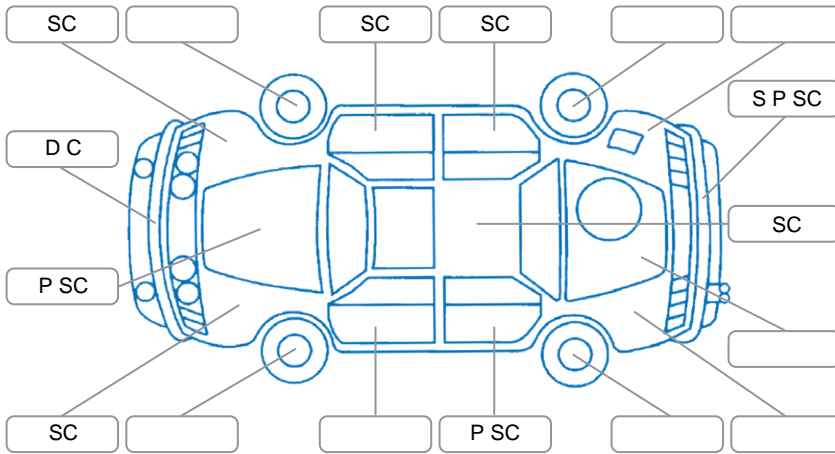

Report ID:	28,235,247	Version:	2
Created:	09 Jun 2026		

Make:	Mazda	Model:	Axela
Body Style:	Sedan	Year:	2014
Rego No.:	NRA924	Rego Expiry:	05 Nov 2026
WoF Expiry:	11 Jul 2026	Odometer:	146,249 Kms
Good No.:	28235247	VIN:	7AT0C13JX21104570
Next Service:	157000	Service History:	No

### Key

S = Scratch R = Rust C = Crack \* = Decals W = Significant scuffs  
D = Dent PT = Paint defect P = Pin dent SC = Stone Chips

Note: some defects and blemishes may not be displayed in the diagram