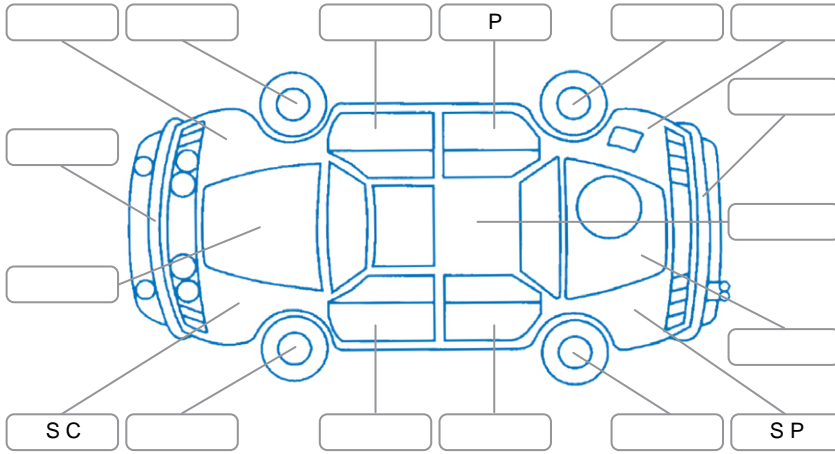

Key

S = Scratch R = Rust C = Crack * = Decals W = Significant scuffs
 D = Dent PT = Paint defect P = Pin dent SC = Stone Chips

Note: some defects and blemishes may not be displayed in the diagram

Body Inspection Comments

Conditions During Body Inspection	Dry
-----------------------------------	-----

Under Carriage and Under Bonnet Inspection Comments

Interior Comments

Seats:	drivers back trim has wear.
Carpets:	drivers floor has wear.
Panels:	Good
Dashboard:	Good