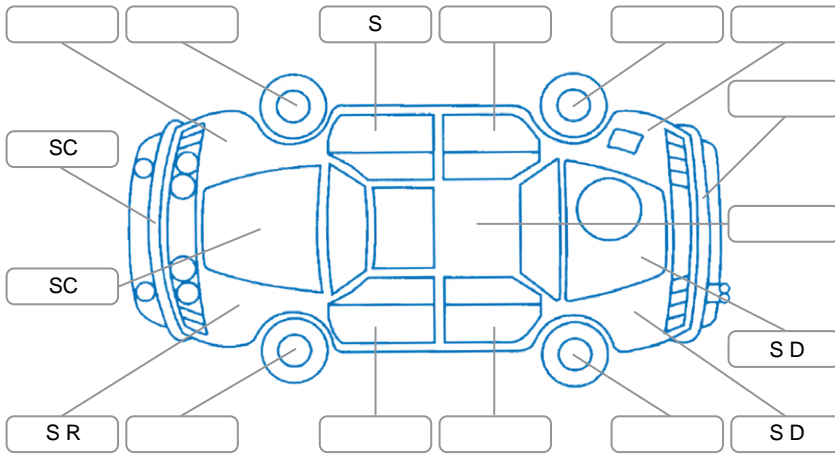

Report ID:	28,235,172	Version:	1
Created:	07 Jun 2026		

Make:	Ford	Model:	Ranger
Body Style:	Utility	Year:	2021
Rego No.:	NSF919	Rego Expiry:	01 Apr 2027
WoF Expiry:	07 Jul 2026	Odometer:	170,190 Kms
Good No.:	28235172	VIN:	MNAUMFF60MW160777
Next Service:	173000	Service History:	Yes

Key
 S = Scratch R = Rust C = Crack * = Decals W = Significant scuffs
 D = Dent PT = Paint defect P = Pin dent SC = Stone Chips

Note: some defects and blemishes may not be displayed in the diagram

Body Inspection Comments