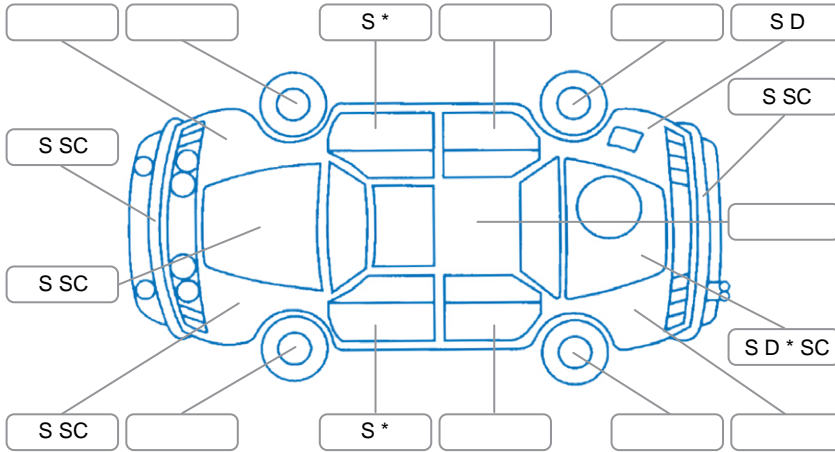

Report ID:	28,235,164	Version:	1
Created:	12 Jun 2026		

Make:	Mitsubishi	Model:	Triton
Body Style:	Utility	Year:	2022
Rego No.:	PDJ531	Rego Expiry:	29 Aug 2026
WoF Expiry:	30 May 2027	Odometer:	68,479 Kms
Good No.:	28235164	VIN:	MMAJLKK10NH030779
Next Service:	74,000 Kms	Service History:	Yes

Key

S = Scratch R = Rust C = Crack * = Decals W = Significant scuffs
 D = Dent PT = Paint defect P = Pin dent SC = Stone Chips

Note: some defects and blemishes may not be displayed in the diagram

Body Inspection Comments