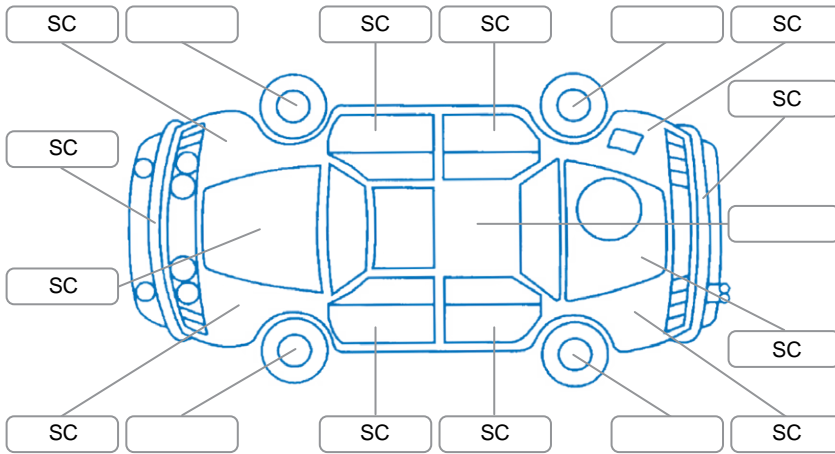

Report ID:	28,235,089	Version:	1
Created:	08 Jun 2026		

Make:	Honda	Model:	CRV
Body Style:	SUV	Year:	2018
Rego No.:	LJQ142	Rego Expiry:	31 Oct 2026
WoF Expiry:	06 Nov 2026	Odometer:	82,119 Kms
Good No.:	28235089	VIN:	MRHRW1850JP064557
Next Service:	92118	Service History:	Yes

Key
 S = Scratch R = Rust C = Crack * = Decals W = Significant scuffs
 D = Dent PT = Paint defect P = Pin dent SC = Stone Chips

Note: some defects and blemishes may not be displayed in the diagram

Body Inspection Comments