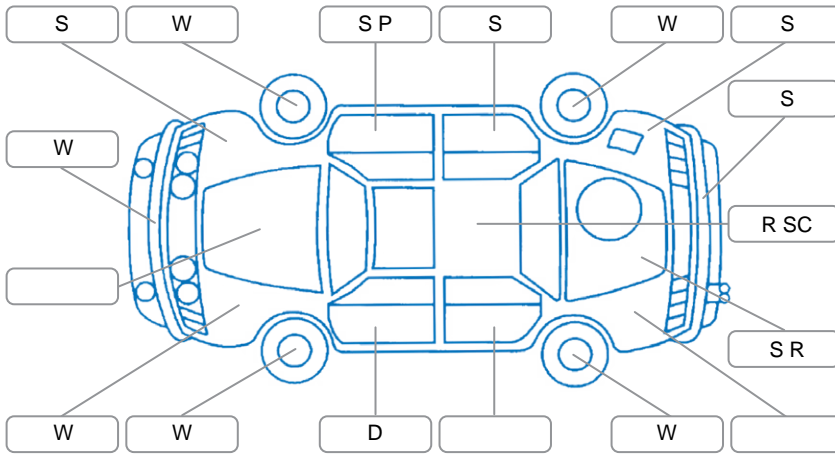

Report ID:	28,235,062	Version:	1
Created:	07 Jun 2026		

Make:	Ford	Model:	Falcon
Body Style:	Sedan	Year:	2012
Rego No.:	NBW540	Rego Expiry:	23 Jul 2026
WoF Expiry:	11 Nov 2026	Odometer:	211,043 Kms
Good No.:	28235062	VIN:	6FPAAAJGSWCK80059
Next Service:	222000	Service History:	No

Key

S = Scratch R = Rust C = Crack * = Decals W = Significant scuffs
 D = Dent PT = Paint defect P = Pin dent SC = Stone Chips

Note: some defects and blemishes may not be displayed in the diagram

Body Inspection Comments

Passengers exterior mirror casing broken
 Drivers exterior mirror cover broken

Conditions During Body Inspection

Under Carriage and Under Bonnet Inspection Comments

Interior Comments

Seats:	Average
Carpets:	Average
Panels:	Average
Dashboard:	Average