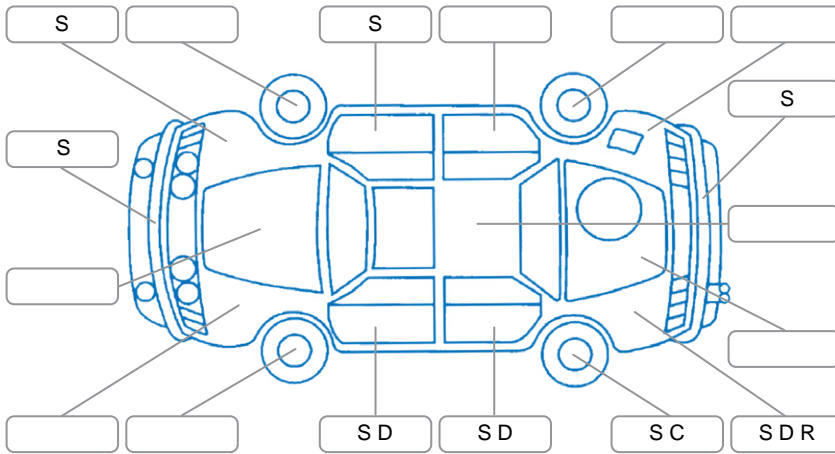

Key
 S = Scratch R = Rust C = Crack * = Decals W = Significant scuffs
 D = Dent PT = Paint defect P = Pin dent SC = Stone Chips

Note: some defects and blemishes may not be displayed in the diagram

Body Inspection Comments

R roof seal missing, Driver door seal torn ,

Conditions During Body Inspection Wet

Under Carriage and Under Bonnet Inspection Comments

Interior Comments

Seats:	Good
Carpets:	Good
Panels:	Good
Dashboard:	Good